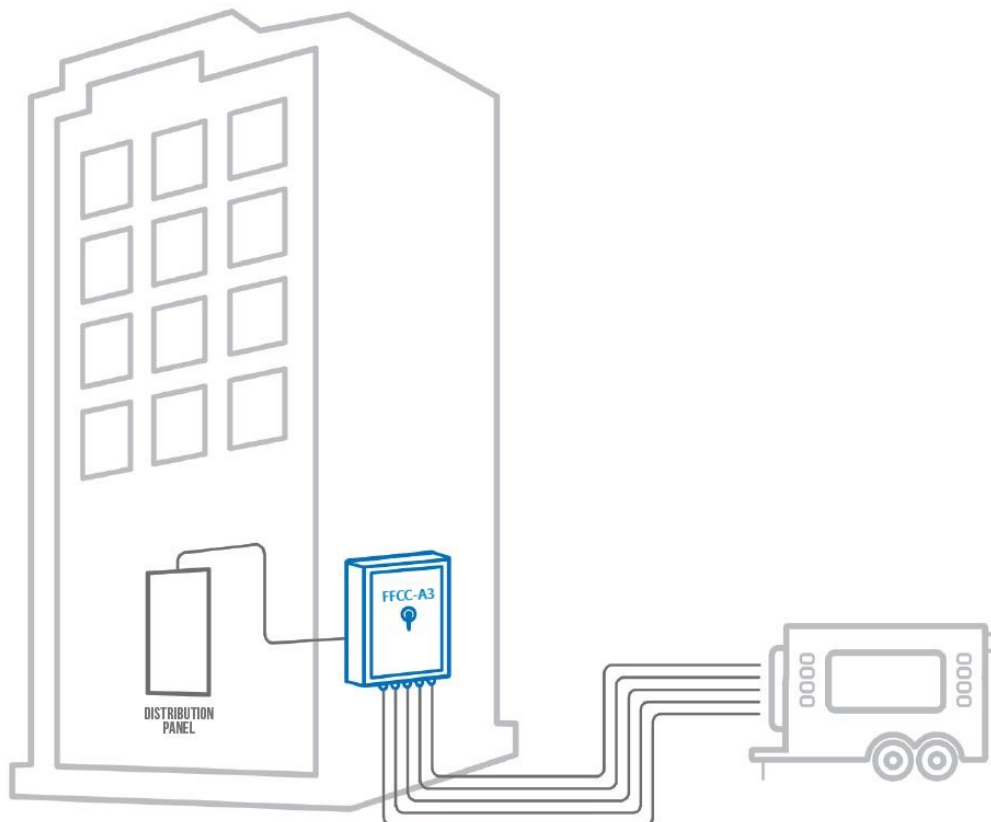

Application Diagram