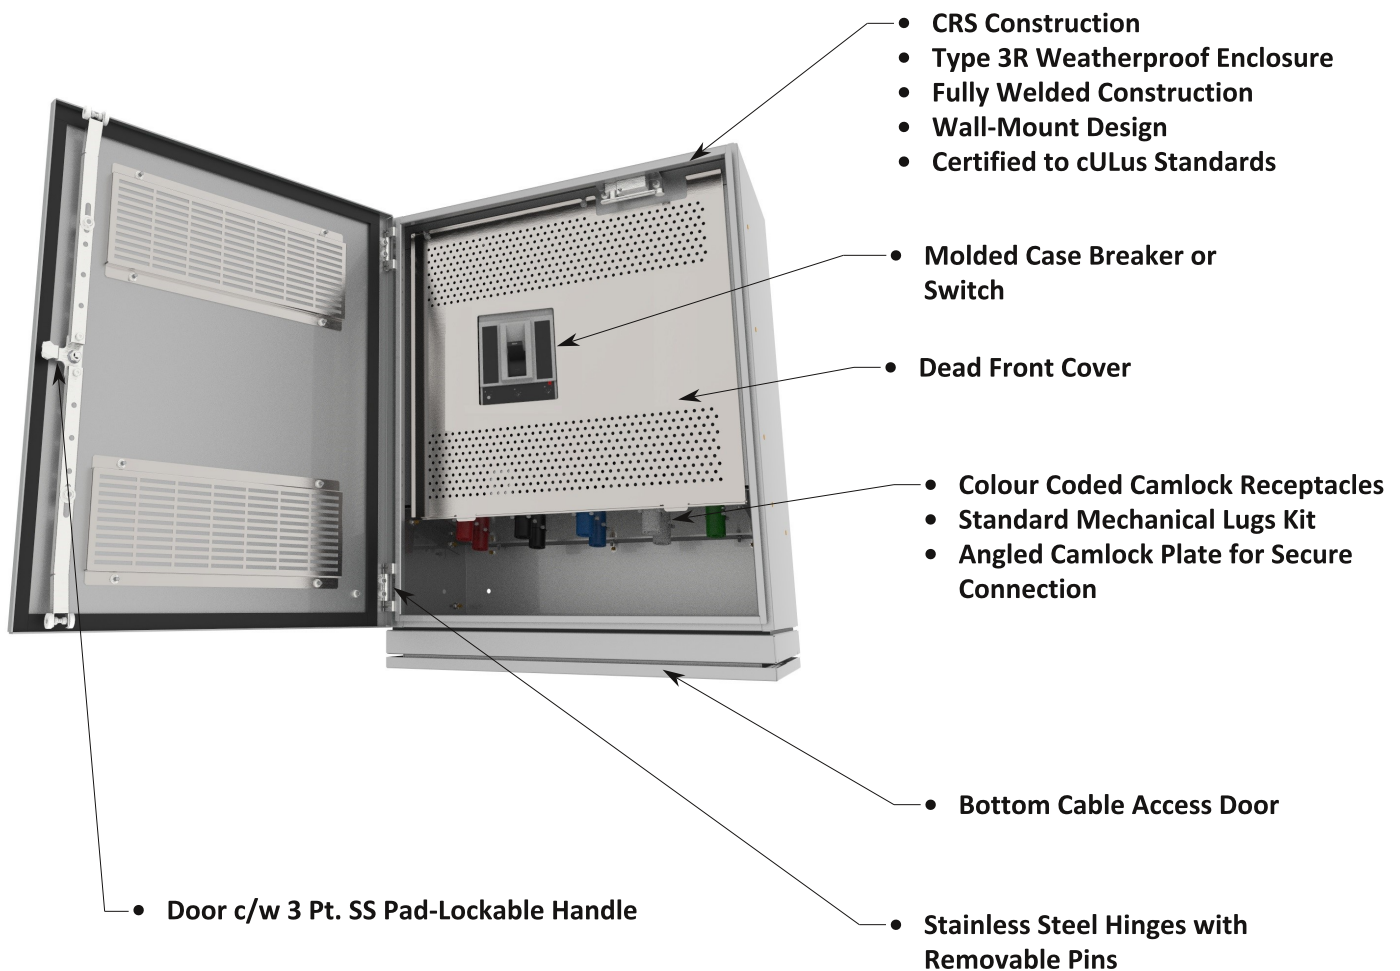

# Connection Cabinets

## FFCC-A3 Series

The FFCC-A3 Series power box is designed to provide an easy power connection point (outlet) for portable event power, trailers, amusement park power, food trucks and movie set trailers. Units can also be used for connecting a portable generator or load bank and provide overcurrent protection at the same time. They can be penetrated from the back or top to allow for facility wiring and come equipped with a molded case breaker or switch. Units also come complete with colour coded camlock receptacles allowing for easy connection. Assemblies are available with up to 1200A mains and are certified to cULus standards.

### Dimensions

- 30"H x 24"W x 8"D (250A & Below)
- 42"H x 30"W x 16"D (400A)
- 60"H x 36"W x 24"D (Above 400A)