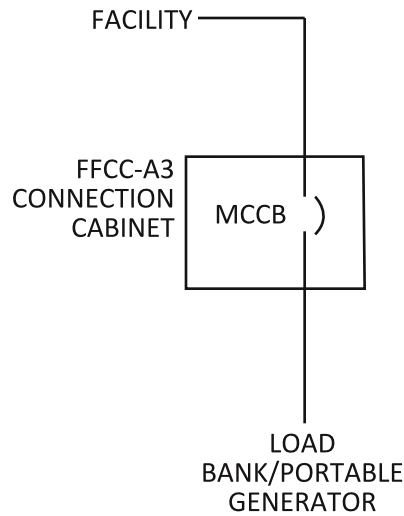

One-Line Diagram